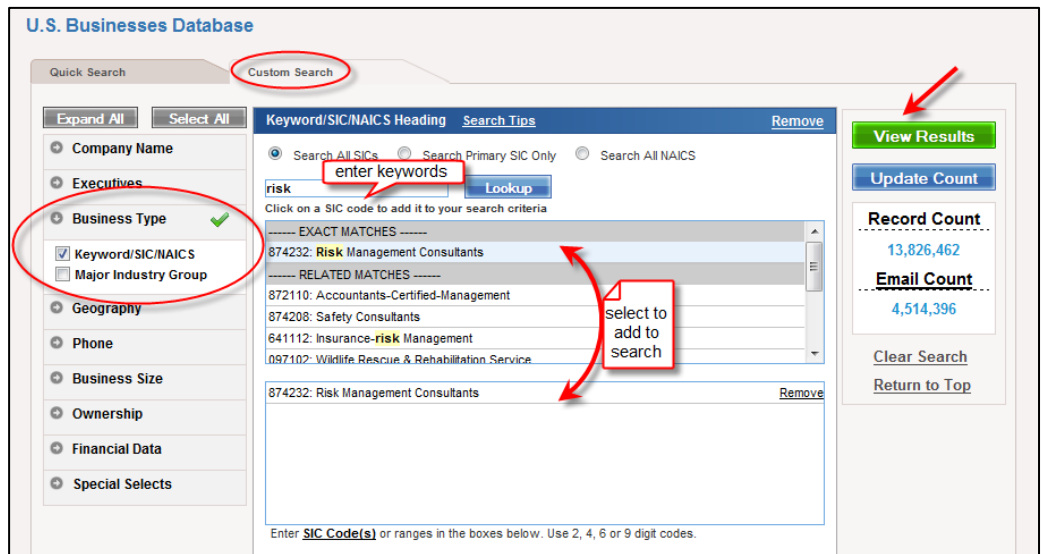

- Use the *Build A List* feature to create a list of firms
- Limit by industry geography and company size

CorpTech

Contains detailed profiles on 50,000+ public and private manufacturers and developers of technology products. Use the CorpTech Industry Phrase search to locate companies by industry keyword.

- Select your search criteria on the left hand menu
- Enter industry keyword and hit Lookup
- Scroll through the possible matching industries
- Click on the industry keyword to add to your search
- View results