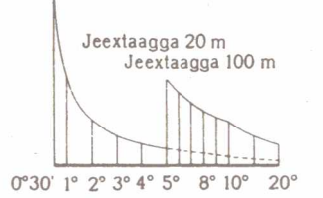

Maabka waxaa lagu soo saaray nidaamka stereofotogrametriyada sannadki 1976. Waxaa la daabacay 1976. Sanaankii Gasw. Etiliisoydka Karasowski.

Table of adjoining sheets: NA-38-87, NA-38-88, NA-38-89, NA-38-99, NA-38-100, NA-38-101, NA-38-111, NA-38-112.

LIMITED REVISIONS IN PURPLE AS OF 1992. Map information as of 1992.

- LEGEND: Built-up area, All weather hard surface road, All weather loose surface road, Fair/dry weather road, track, street, Fence, Bridge, Landmark feature: Tank, Landmark area, Shoreline.